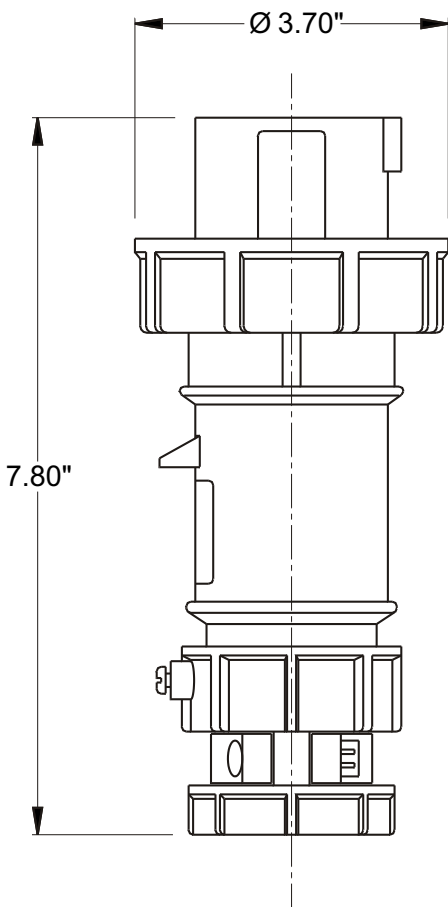

## PLUG, IN-LINE

<b>Part No.</b>	ME 430P12W
<b>Description:</b>	30 Amp 125/250Vac 3 Pole, 4 Wire Plug
<b>Construction:</b>	Watertight IEC IP 67
<b>Approvals:</b>	UL Listed Standards 1682; 1686 CSA Certification to Spec. C22.2 No. 182.1 IEC 60309-1; IEC 60309-2

**IEC COLOR CODE:** Orange

**GROUND SOCKET:** 12 Hour Position Mates with Female in 12 Hour Position.

Front View of Plug

Wire Range: #8 - #12 AWG  
Cord Range: .43" - .94"  
Threaded Cable Entry: 1" NPT

Drawing Not to Scale