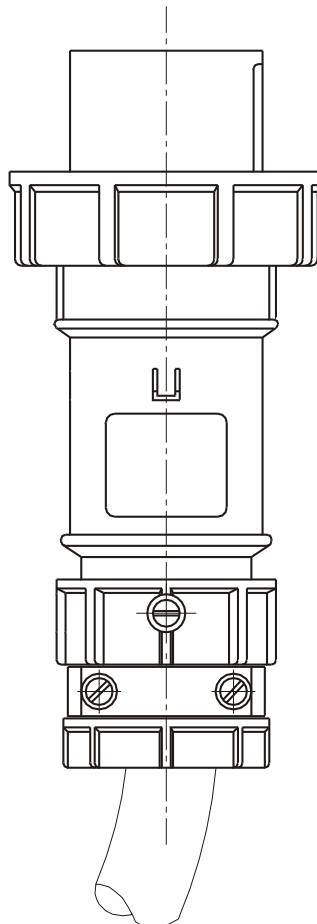

## PLUG, IN-LINE

<b>Part No.</b>	ME 430P12W
<b>Description:</b>	30 Amp 125/250Vac 3 Pole, 4 Wire Plug
<b>Construction:</b>	Watertight IEC IP 67
<b>Approvals:</b>	UL Listed Standards 1682; 1686 CSA Certification to Spec. C22.2 No. 182.1 IEC 60309-1; IEC 60309-2

**IEC COLOR CODE:** Orange

**GROUND SOCKET:** 12 Hour Position Mates with Female in 12 Hour Position.

Front View of Plug

Wire Range: #8 - #12 AWG  
Cord Range: .43" - .94"  
Threaded Cable Entry: 1" NPT

Drawing Not to Scale